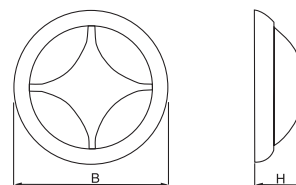

Application:

reception desks
 stairways and corridors
 entrance halls
 porches

06-014/122

Code	Power	Lamp	Cap	BxH(mm)	kg	Color
☐ 06-011/106/-	1x60W	incand. lamp	E27	290x95	2,2	white
06-014/209/A	2x9W	compact lamp	G23	290x95	2,2	white
06-014/116/A	1x16W	compact lamp	GR8-2	290x95	2,2	white
06-014/122/A	1x22W	circ. fluor. I.	G10q	290x95	2,3	white
☐ 06-021/106/-	1x60W	incand. lamp	E27	290x95	2,2	black
06-024/209/A	2x9W	compact lamp	G23	290x95	2,2	black
06-024/116/A	1x16W	compact lamp.	GR8-2	290x95	2,2	black
06-024/122/A	1x22W	circ. fluor. I.	G10q	290x95	2,3	black
☐ 06-031/106/-	1x60W	incand. lamp	E27	290x95	2,2	silver
06-034/209/A	2x9W	compact lamp	G23	290x95	2,2	silver
06-034/116/A	1x16W	compact lamp	GR8-2	290x95	2,2	silver
06-034/122/A	1x22W	circ. fluor. I.	G10q	290x95	2,3	silver
☐ 06-041/106/-	1x60W	incand. lamp	E27	290x95	2,2	chrome
06-044/209/A	2x9W	compact lamp	G23	290x95	2,2	chrome
06-044/116/A	1x16W	compact lamp	GR8-2	290x95	2,2	chrome
06-044/122/A	1x22W	circ. fluor. I.	G10q	290x95	2,3	chrome
☐ 06-051/106/-	1x60W	incand. lamp	E27	290x95	2,2	gold
06-054/209/A	2x9W	compact lamp	G23	290x95	2,2	gold
06-054/116/A	1x16W	compact lamp	GR8-2	290x95	2,2	gold
06-054/122/A	1x22W	circ. fluor. I.	G10q	290x95	2,3	gold