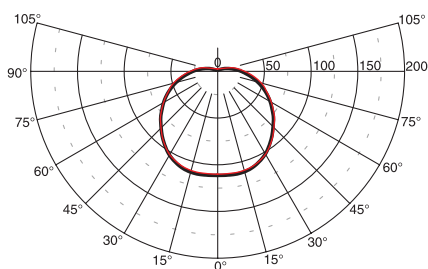

Application:

reception desks
stairways and corridors
entrance halls
porches

06-014/122