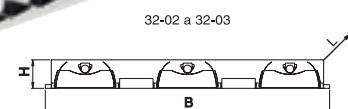

Recessed luminaires

- T5 lamps
- color stripes

32-04 a 32-05