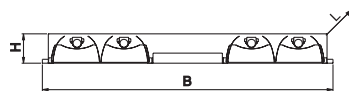

Recessed luminaires

- T5 lamps
- color stripes

Material:

- body: a steel sheet finished by powder technology varnish
- color: white RAL 9003, gray RAL 9006
- louvre: highly polished or matted parabolic louvre made of a pure aluminium sheet MIRO, polished or matted Christmas tree louvre
- cover: color stripes made of PMMA with foil white perforated stripe made of steel sheet

Degree of protection: IP 20

Rated voltage: 230V/50Hz

Control gear: electronic ballast, dimmable ballast on request; the luminaires are offer also in emergency version

Mounting:

- in ceiling systems M600 - universal mounting (32-02, 32-04)
- in ceiling systems M625 - universal mounting (32-03, 32-05)
- in plaster ceilings

Accessories: (must be ordered separately) (four pieces for one luminaire needed)

- holders for mounting in panel ceiling systems 99-298 (4pcs)
- holders for mounting in plaster ceilings 99-299 (4pcs)

Application:

computer labs   large and small offices
lecture halls   stairways and halls