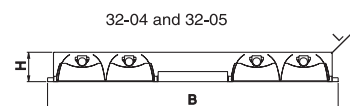

32-04 and 32-05

Material:

- body: a steel sheet finished by powder technology varnishing
- color: white RAL 9003, gray RAL 9006

Degree of protection: IP 20

Rated voltage: 230V/50Hz

Control gear: electronic ballast, dimmable ballast on request; the luminaires are offered also in emergency version

Mounting:

- ceiling systems M600 - universal mounting (32-02, 32-04)
- ceiling systems M625 - universal mounting (32-03, 32-05)
- mounting in plaster ceilings (32-03, 32-05)

Accessories: (must be ordered separately) (four pieces for one luminaire needed)

- holders for mounting in panel ceiling systems 99-298 (4pcs)
- holders for mounting in plaster ceilings 99-299 (4pcs)

Application:

- computer labs
- lecture halls
- large and small offices
- stairways and halls

Code	Power	Louvre	Lamp	Cap	LxBxH (mm)	Module	Hole cut out (mm)	kg
32-023/214/C ²	2x14W	B, C, D, J	T5 lamp	G5	595x295x60	575x218	M 600	3,0
32-023/228/C ²	2x28W	B, C, D, J	T5 lamp	G5	1195x295x60	1175x218	M 600	5,8
32-023/314/C ²	3x14W	B, C, D, J	T5 lamp	G5	595x595x60	575x575	M 600	5,0
32-023/328/C ²	3x28W	B, C, D, J	T5 lamp	G5	1195x595x60	1175x575	M 600	8,5
32-023/414/C ²	4x14W	B, C, D, J	T5 lamp	G5	595x595x60	575x575	M 600	5,0
32-023/428/C ²	4x28W	B, C, D, J	T5 lamp	G5	1195x595x60	1175x575	M 600	8,5
32-033/214/C ²	2x14W	B, C, D, J	T5 lamp	G5	620x308x60	575x218	M 625	3,0
32-033/228/C ²	2x28W	B, C, D, J	T5 lamp	G5	1245x308x60	1175x218	M 625	5,8
32-033/314/C ²	3x14W	B, C, D, J	T5 lamp	G5	620x620x60	575x575	M 625	5,0
32-033/328/C ²	3x28W	B, C, D, J	T5 lamp	G5	1245x620x60	1175x575	M 625	8,5
32-033/414/C ²	4x14W	B, C, D, J	T5 lamp	G5	620x620x60	575x575	M 625	5,0
32-033/428/C ²	4x28W	B, C, D, J	T5 lamp	G5	1245x620x60	1175x575	M 625	8,5
32-043/414/C ²	4x14W	B, C, D, J	T5 lamp	G5	595x595x60	575x575	M 600	5,0
32-043/428/C ²	4x28W	B, C, D, J	T5 lamp	G5	1195x595x60	1175x575	M 600	8,5
32-053/414/C ²	4x14W	B, C, D, J	T5 lamp	G5	620x620x60	575x575	M 625	5,0
32-053/428/C ²	4x28W	B, C, D, J	T5 lamp	G5	1245x620x60	1175x575	M 625	8,5

If requested, luminaires with T5 lamps (24W, 54W) can be specially ordered.

- ² - B (highly polished parabolic louvre, 60°) - C (matted parabolic louvre, 60°)
- D (highly polished Christmas tree louvre)
- J (matted Christmas tree louvre)