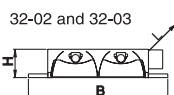

32-04 and 32-05

Material:

- body: a steel sheet finished by powder technology varnishing
- color: white RAL 9003, gray RAL 9006

Degree of protection: IP 20

Rated voltage: 230V/50Hz

Control gear: electronic ballast, dimmable ballast on request; the luminaires are offered also in emergency version

Mounting:

- ceiling systems M600 - universal mounting (32-02, 32-04)
- ceiling systems M625 - universal mounting (32-03, 32-05)
- mounting in plaster ceilings (32-03, 32-05)

Accessories: (must be ordered separately) (four pieces for one luminaire needed)

- holders for mounting in panel ceiling systems 99-298 (4pcs)
- holders for mounting in plaster ceilings 99-299 (4pcs)

Application:

- computer labs
- lecture halls
- large and small offices
- stairways and halls

Code	Power	Louvre	Lamp	Cap	LxBxH (mm)	Module	Hole cut out (mm)	kg
32-023/214/C ²	2x14W	B, C, D, J	T5 lamp	G5	595x295x60	575x218	M 600	3,0
32-023/228/C ²	2x28W	B, C, D, J	T5 lamp	G5	1195x295x60	1175x218	M 600	5,8
32-023/314/C ²	3x14W	B, C, D, J	T5 lamp	G5	595x595x60	575x575	M 600	5,0
32-023/328/C ²	3x28W	B, C, D, J	T5 lamp	G5	1195x595x60	1175x575	M 600	8,5
32-023/414/C ²	4x14W	B, C, D, J	T5 lamp	G5	595x595x60	575x575	M 600	5,0
32-023/428/C ²	4x28W	B, C, D, J	T5 lamp	G5	1195x595x60	1175x575	M 600	8,5
32-033/214/C ²	2x14W	B, C, D, J	T5 lamp	G5	620x308x60	575x218	M 625	3,0
32-033/228/C ²	2x28W	B, C, D, J	T5 lamp	G5	1245x308x60	1175x218	M 625	5,8
32-033/314/C ²	3x14W	B, C, D, J	T5 lamp	G5	620x620x60	575x575	M 625	5,0
32-033/328/C ²	3x28W	B, C, D, J	T5 lamp	G5	1245x620x60	1175x575	M 625	8,5
32-033/414/C ²	4x14W	B, C, D, J	T5 lamp	G5	620x620x60	575x575	M 625	5,0
32-033/428/C ²	4x28W	B, C, D, J	T5 lamp	G5	1245x620x60	1175x575	M 625	8,5
32-043/414/C ²	4x14W	B, C, D, J	T5 lamp	G5	595x595x60	575x575	M 600	5,0
32-043/428/C ²	4x28W	B, C, D, J	T5 lamp	G5	1195x595x60	1175x575	M 600	8,5
32-053/414/C ²	4x14W	B, C, D, J	T5 lamp	G5	620x620x60	575x575	M 625	5,0
32-053/428/C ²	4x28W	B, C, D, J	T5 lamp	G5	1245x620x60	1175x575	M 625	8,5

If requested, luminaires with T5 lamps (24W, 54W) can be specially ordered.

- ² - B (highly polished parabolic louvre, 60°) - C (matted parabolic louvre, 60°)
- D (highly polished Christmas tree louvre)
- J (matted Christmas tree louvre)