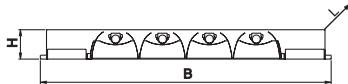

Recessed luminaires

- T5 lamps
- color stripes

32-04 a 32-05