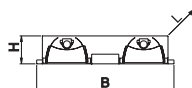

Recessed luminaires

- T5 lamps
- color stripes

Material:

- body: a steel sheet finished by powder technology varnish
- color: white RAL 9003, gray RAL 9006
- louvre: highly polished or matted parabolic louvre made of a pure aluminium sheet MIRO, polished or matted Christmas tree louvre
- cover: color stripes made of PMMA with foil white perforated stripe made of steel sheet

Degree of protection: IP 20

Rated voltage: 230V/50Hz

Control gear: electronic ballast, dimmable ballast on request; the luminaires are offer also in emergency version

Mounting:

- in ceiling systems M600 - universal mounting (32-02, 32-04)
- in ceiling systems M625 - universal mounting (32-03, 32-05)
- in plaster ceilings

Accessories: (must be ordered separately) (four pieces for one luminaire needed)

- holders for mounting in panel ceiling systems 99-298 (4pcs)
- holders for mounting in plaster ceilings 99-299 (4pcs)

Application:

computer labs   large and small offices
lecture halls   stairways and halls