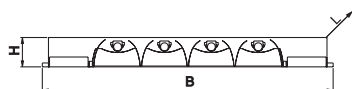

32-04 and 32-05

Material:

- body: a steel sheet finished by powder technology varnishing
- color: white RAL 9003, gray RAL 9006

Degree of protection: IP 20

Rated voltage: 230V/50Hz

Control gear: electronic ballast, dimmable ballast on request; the luminaires are offered also in emergency version

Mounting:

- ceiling systems M600 - universal mounting (32-02, 32-04)
- ceiling systems M625 - universal mounting (32-03, 32-05)
- mounting in plaster ceilings (32-03, 32-05)

Accessories: (must be ordered separately) (four pieces for one luminaire needed)

- holders for mounting in panel ceiling systems 99-298 (4pcs)
- holders for mounting in plaster ceilings 99-299 (4pcs)

Application:

- computer labs
- lecture halls
- large and small offices
- stairways and halls

Code	Power	Louvre	Lamp	Cap	LxBxH (mm)	Module	Hole cut out (mm)	kg
32-023/214/C ²	2x14W	B, C, D, J	T5 lamp	G5	595x295x60	575x218	M 600	3,0
32-023/228/C ²	2x28W	B, C, D, J	T5 lamp	G5	1195x295x60	1175x218	M 600	5,8
32-023/314/C ²	3x14W	B, C, D, J	T5 lamp	G5	595x595x60	575x575	M 600	5,0
32-023/328/C ²	3x28W	B, C, D, J	T5 lamp	G5	1195x595x60	1175x575	M 600	8,5
32-023/414/C ²	4x14W	B, C, D, J	T5 lamp	G5	595x595x60	575x575	M 600	5,0
32-023/428/C ²	4x28W	B, C, D, J	T5 lamp	G5	1195x595x60	1175x575	M 600	8,5
32-033/214/C ²	2x14W	B, C, D, J	T5 lamp	G5	620x308x60	575x218	M 625	3,0
32-033/228/C ²	2x28W	B, C, D, J	T5 lamp	G5	1245x308x60	1175x218	M 625	5,8
32-033/314/C ²	3x14W	B, C, D, J	T5 lamp	G5	620x620x60	575x575	M 625	5,0
32-033/328/C ²	3x28W	B, C, D, J	T5 lamp	G5	1245x620x60	1175x575	M 625	8,5
32-033/414/C ²	4x14W	B, C, D, J	T5 lamp	G5	620x620x60	575x575	M 625	5,0
32-033/428/C ²	4x28W	B, C, D, J	T5 lamp	G5	1245x620x60	1175x575	M 625	8,5
32-043/414/C ²	4x14W	B, C, D, J	T5 lamp	G5	595x595x60	575x575	M 600	5,0
32-043/428/C ²	4x28W	B, C, D, J	T5 lamp	G5	1195x595x60	1175x575	M 600	8,5
32-053/414/C ²	4x14W	B, C, D, J	T5 lamp	G5	620x620x60	575x575	M 625	5,0
32-053/428/C ²	4x28W	B, C, D, J	T5 lamp	G5	1245x620x60	1175x575	M 625	8,5

If requested, luminaires with T5 lamps (24W, 54W) can be specially ordered.

- ² - B (highly polished parabolic louvre, 60°) - C (matted parabolic louvre, 60°)
- D (highly polished Christmas tree louvre)
- J (matted Christmas tree louvre)