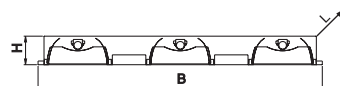

32-04 and 32-05

Material:

- body: a steel sheet finished by powder technology varnishing
- color: white RAL 9003, gray RAL 9006

Degree of protection: IP 20

Rated voltage: 230V/50Hz

Control gear: electronic ballast, dimmable ballast on request; the luminaires are offered also in emergency version

Mounting:

- ceiling systems M600 - universal mounting (32-02, 32-04)
- ceiling systems M625 - universal mounting (32-03, 32-05)
- mounting in plaster ceilings (32-03, 32-05)

Accessories: (must be ordered separately) (four pieces for one luminaire needed)

- holders for mounting in panel ceiling systems 99-298 (4pcs)
- holders for mounting in plaster ceilings 99-299 (4pcs)

Application:

- computer labs
- lecture halls
- large and small offices
- stairways and halls

Code	Power	Louvre	Lamp	Cap	LxBxH (mm)	Module	Hole cut out (mm)	kg
32-023/214/C ²	2x14W	B, C, D, J	T5 lamp	G5	595x295x60	575x218	M 600	3,0
32-023/228/C ²	2x28W	B, C, D, J	T5 lamp	G5	1195x295x60	1175x218	M 600	5,8
32-023/314/C ²	3x14W	B, C, D, J	T5 lamp	G5	595x595x60	575x575	M 600	5,0
32-023/328/C ²	3x28W	B, C, D, J	T5 lamp	G5	1195x595x60	1175x575	M 600	8,5
32-023/414/C ²	4x14W	B, C, D, J	T5 lamp	G5	595x595x60	575x575	M 600	5,0
32-023/428/C ²	4x28W	B, C, D, J	T5 lamp	G5	1195x595x60	1175x575	M 600	8,5
32-033/214/C ²	2x14W	B, C, D, J	T5 lamp	G5	620x308x60	575x218	M 625	3,0
32-033/228/C ²	2x28W	B, C, D, J	T5 lamp	G5	1245x308x60	1175x218	M 625	5,8
32-033/314/C ²	3x14W	B, C, D, J	T5 lamp	G5	620x620x60	575x575	M 625	5,0
32-033/328/C ²	3x28W	B, C, D, J	T5 lamp	G5	1245x620x60	1175x575	M 625	8,5
32-033/414/C ²	4x14W	B, C, D, J	T5 lamp	G5	620x620x60	575x575	M 625	5,0
32-033/428/C ²	4x28W	B, C, D, J	T5 lamp	G5	1245x620x60	1175x575	M 625	8,5
32-043/414/C ²	4x14W	B, C, D, J	T5 lamp	G5	595x595x60	575x575	M 600	5,0
32-043/428/C ²	4x28W	B, C, D, J	T5 lamp	G5	1195x595x60	1175x575	M 600	8,5
32-053/414/C ²	4x14W	B, C, D, J	T5 lamp	G5	620x620x60	575x575	M 625	5,0
32-053/428/C ²	4x28W	B, C, D, J	T5 lamp	G5	1245x620x60	1175x575	M 625	8,5

If requested, luminaires with T5 lamps (24W, 54W) can be specially ordered.

- ² - B (highly polished parabolic louvre, 60°) - C (matted parabolic louvre, 60°)
- D (highly polished Christmas tree louvre)
- J (matted Christmas tree louvre)