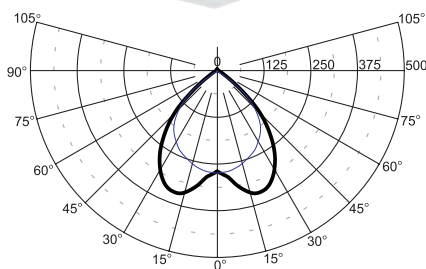

Recessed luminaires - T5 lamps

32-023/414/CC

32-04 and 32-05

Material:

- body: a steel sheet finished by powder technology varnishing
- color: white RAL 9003, gray RAL 9006

Degree of protection: IP 20

Rated voltage: 230V/50Hz