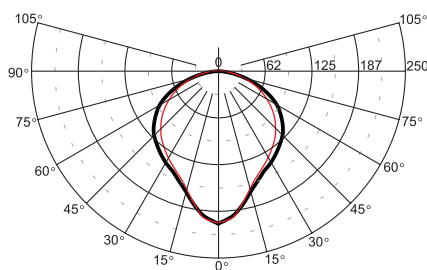

35-034/355/CX