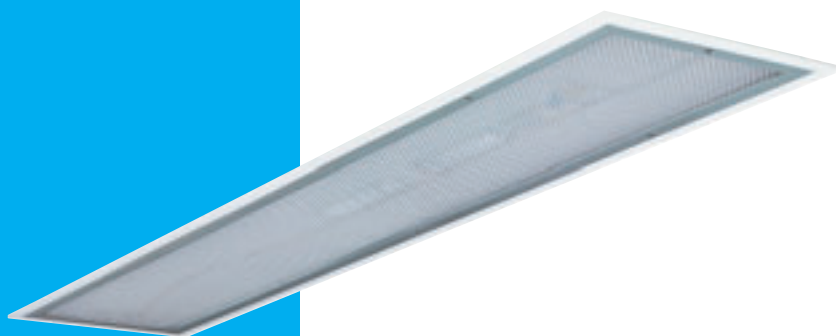

Recessed luminaires with IP54

- panel ceilings M600
- inlay mounting

Material:

- body – a steel sheet finished by powder technology varnishing
- color – white RAL 9003
- cover – prismatic

Degree of protection: IP 54

Rated voltage: 230V/50Hz

Control gear: standard or electronic ballast, dimmable ballast on request; the luminaires are offered also in emergency version

Mounting: ceiling systems M600, inlay mounting

Application: hospitals, laboratories, areas demanding high hygienic standards, areas with high rate of dustness and humidity, operating theaters

□ - B (standard ballast) - C (electronic ballast)

Recessed luminaires with IP54 - universal mounting

Material:

- body – a steel sheet finished by powder technology varnishing
- color – white RAL 9003
- cover – prismatic