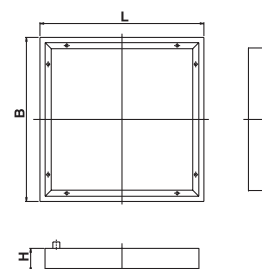

Recessed luminaires with IP54

- panel ceilings M600
- inlay mounting

Material:

- body – a steel sheet finished by powder technology varnishing
- color – white RAL 9003
- cover – prismatic

Degree of protection: IP 54

Code	Power	Lamp	Cap	LxBxH (mm)	Module	kg
35-023/236/□X	2x36W	T8 lamp	G13	1197x297x110	M600	4,7
35-023/418/□X	4x18W	T8 lamp	G13	595x595x122	M600	8,2
35-024/336/□X	3x36W	compact fl. lamp	2G11	595x595x122	M600	7,8
35-024/355/CX	3x55W	compact fl. lamp	2G11	595x595x122	M600	7,9