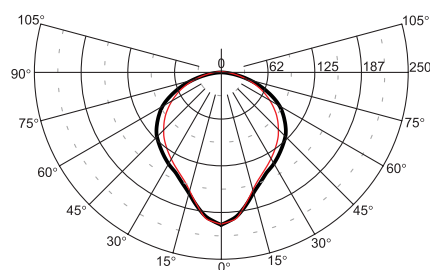

Code	Power	Lamp	Cap	LxBxH (mm)	Module	kg
35-023/236/□X	2x36W	T8 lamp	G13	1197x297x110	M600	4,7
35-023/418/□X	4x18W	T8 lamp	G13	595x595x122	M600	8,2
35-024/336/□X	3x36W	compact fl. lamp	2G11	595x595x122	M600	7,8
35-024/355/CX	3x55W	compact fl. lamp	2G11	595x595x122	M600	7,9

□ - B (standard ballast) - C (electronic ballast)